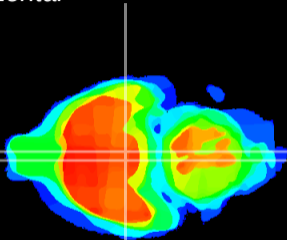

Coronal

Sagittal-R

Sagittal-L

ViBrism: CX15020
Horizontal

VMH