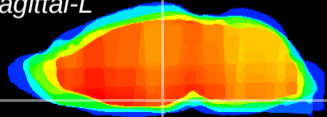

Coronal

Sagittal-R

Sagittal-L

ViBrism: CX15020
Horizontal

VMH