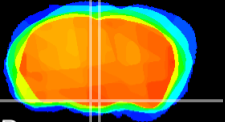

Coronal

Sagittal-R

Sagittal-L

ViBrism: CX15020
Horizontal

VMH