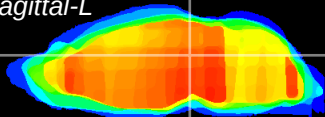

Coronal

Sagittal-R

Sagittal-L

ViBrism: CX15021
Horizontal

PAG