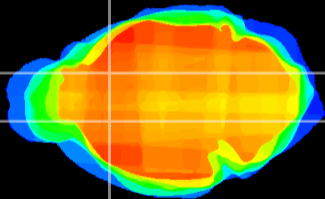

Coronal

Sagittal-R

Sagittal-L

ViBrisM: CX15022
Horizontal

CPu medial