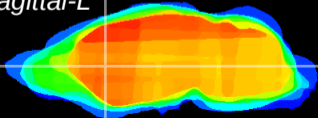

Coronal

Sagittal-R

Sagittal-L

ViBrisM: CX15022
Horizontal

CPu medial