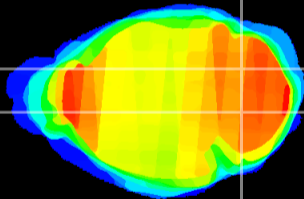

Coronal

Sagittal-R

Sagittal-L

ViBrism: CX15023
Horizontal

Cb nucleus