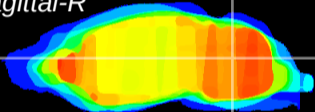

Coronal

Sagittal-R

Sagittal-L

ViBrism: CX15023
Horizontal

Cb nucleus