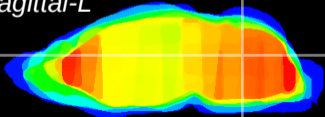

Coronal

Sagittal-R

Sagittal-L

ViBrism: CX15023
Horizontal

Cb nucleus