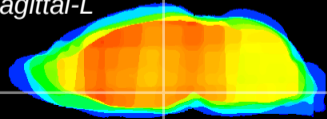

Coronal

Sagittal-R

Sagittal-L

ViBrism: CX15024
Horizontal

DM