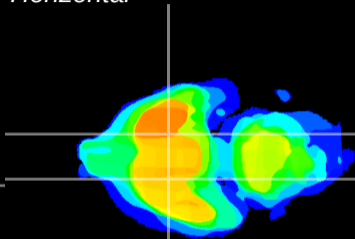

Coronal

Sagittal-R

Sagittal-L

ViBrism: CX15027
Horizontal

S0