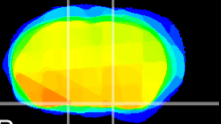

Coronal

Sagittal-R

Sagittal-L

ViBrism: CX15027
Horizontal

S0