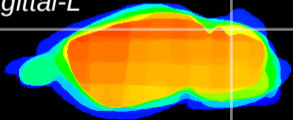

Coronal

Sagittal-R

Sagittal-L

ViBrism: CX15031
Horizontal

Cb lobe