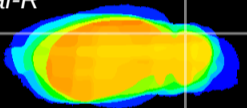

Coronal

Sagittal-R

Sagittal-L

ViBrism: CX15031
Horizontal

Cb lobe