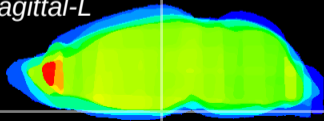

Coronal

Sagittal-R

Sagittal-L

ViBrism: CX15032
Horizontal

ME