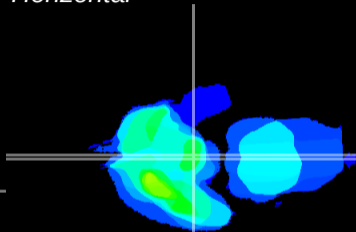

Coronal

Sagittal-R

Sagittal-L

ViBrism: CX15032
Horizontal

ME