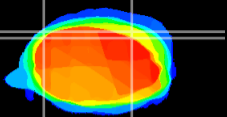

Coronal

Sagittal-R

Sagittal-L

ViBrism: CX15039
Horizontal

Cb lobe