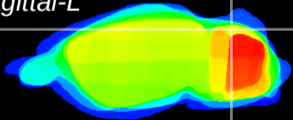

Coronal

Sagittal-R

Sagittal-L

ViBrism: CX15039
Horizontal

Cb lobe