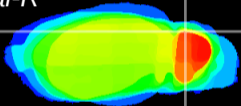

Coronal

Sagittal-R

Sagittal-L

ViBrism: CX15039
Horizontal

Cb lobe