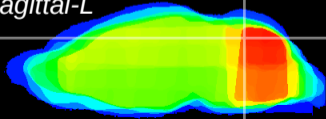

Coronal

Sagittal-R

Sagittal-L

ViBrism: CX15039
Horizontal

Cb vermis