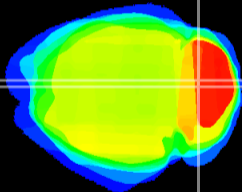

Coronal

Sagittal-R

Sagittal-L

ViBrism: CX15039
Horizontal

Cb vermis