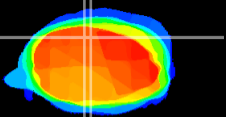

Coronal

Sagittal-R

Sagittal-L

ViBrism: CX15039
Horizontal

Cb vermis