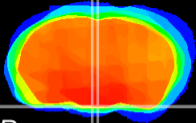

Coronal

Sagittal-R

Sagittal-L

ViBrisim: CX15044
Horizontal

Arc