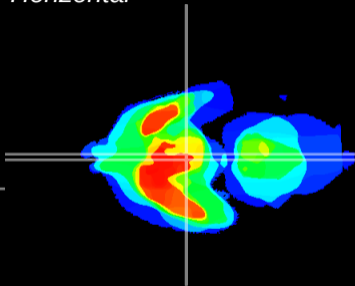

Coronal

Sagittal-R

Sagittal-L

ViBrisim: CX15044
Horizontal

Arc