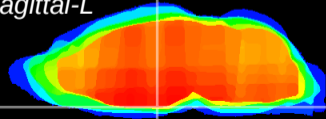

Coronal

Sagittal-R

Sagittal-L

ViBrisim: CX15044
Horizontal

Arc