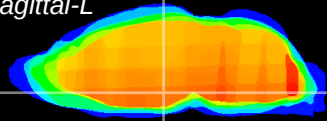

Coronal

Sagittal-R

Sagittal-L

ViBrism: CX15050
Horizontal

DM