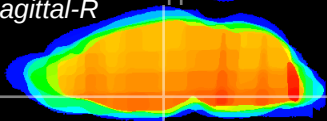

Coronal

Sagittal-R

Sagittal-L

ViBrism: CX15050
Horizontal

DM