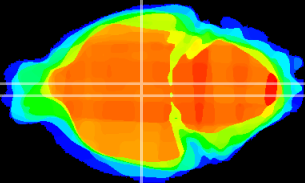

Coronal

Sagittal-R

Sagittal-L

ViBrism: CX15050
Horizontal

DM