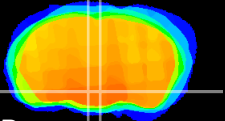

Coronal

Sagittal-R

Sagittal-L

ViBrism: CX15050
Horizontal

DM