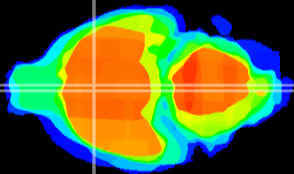

Coronal

Sagittal-R

Sagittal-L

ViBriSM: CX15050
Horizontal

MPA