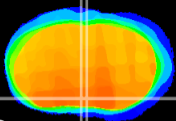

Coronal

Sagittal-R

Sagittal-L

ViBriSM: CX15050
Horizontal

MPA