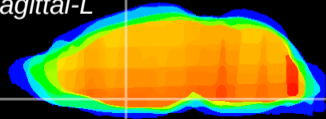

Coronal

Sagittal-R

Sagittal-L

ViBriSM: CX15050
Horizontal

MPA