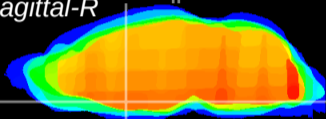

Coronal

Sagittal-R

Sagittal-L

ViBriSM: CX15050
Horizontal

MPA