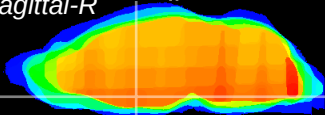

Coronal

Sagittal-R

Sagittal-L

ViBriSm: CX15050
Horizontal

SPa dorsal