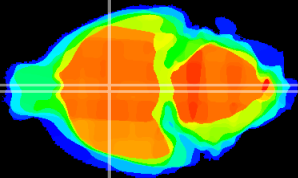

Coronal

Sagittal-R

Sagittal-L

ViBriSm: CX15050
Horizontal

SPa dorsal