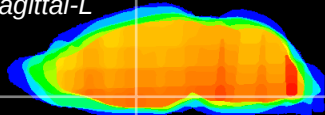

Coronal

Sagittal-R

Sagittal-L

ViBriSm: CX15050
Horizontal

SPa dorsal