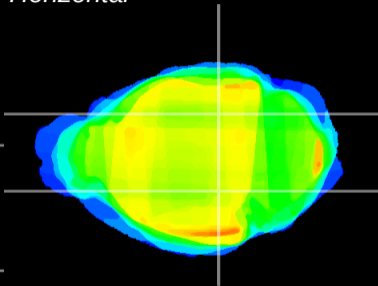

Coronal

Sagittal-R

Sagittal-L

ViBrism: CX15064
Horizontal

MG