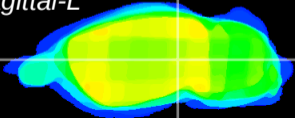

Coronal

Sagittal-R

Sagittal-L

ViBrism: CX15064
Horizontal

MG