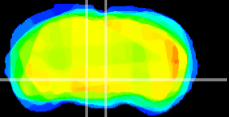

Coronal

Sagittal-R

Sagittal-L

ViBrism: CX15064
Horizontal

VTA