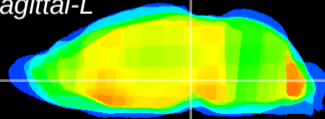

Coronal

Sagittal-R

Sagittal-L

ViBrism: CX15064
Horizontal

VTA