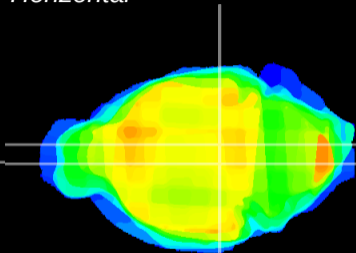

Coronal

Sagittal-R

Sagittal-L

ViBrism: CX15064
Horizontal

VTA