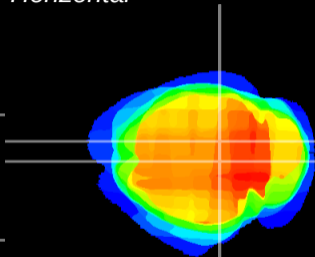

Coronal

Sagittal-R

Sagittal-L

ViBrism: CX15066
Horizontal

SC