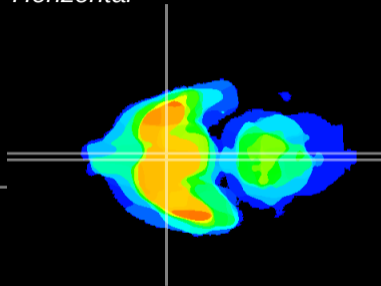

Coronal

Sagittal-R

Sagittal-L

ViBrism: CX15071
Horizontal

SCN