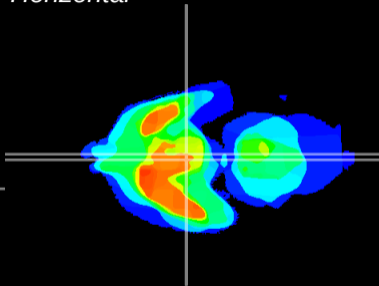

Coronal

Sagittal-R

Sagittal-L

ViBrism: CX15072
Horizontal

Arc