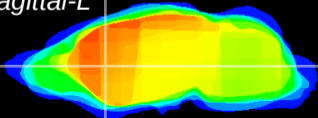

Coronal

Sagittal-R

Sagittal-L

ViBrisM: CX15080
Horizontal

CPU medial