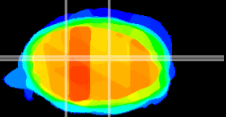

Coronal

Sagittal-R

Sagittal-L

ViBrism: CX15082
Horizontal

Cb nucleus