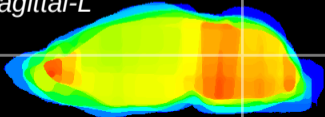

Coronal

Sagittal-R

Sagittal-L

ViBrism: CX15082
Horizontal

Cb nucleus