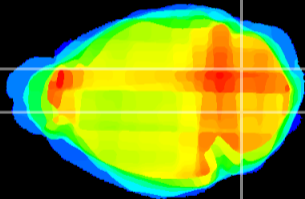

Coronal

Sagittal-R

Sagittal-L

ViBrism: CX15082
Horizontal

Cb nucleus