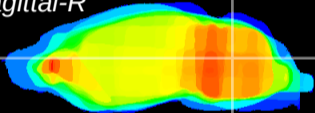

Coronal

Sagittal-R

Sagittal-L

ViBrism: CX15082
Horizontal

Cb nucleus