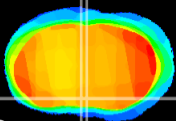

Coronal

Sagittal-R

Sagittal-L

ViBriSM: CX15083
Horizontal

MPA