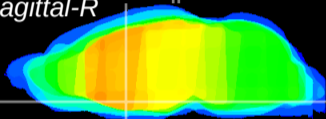

Coronal

Sagittal-R

Sagittal-L

ViBriSM: CX15083
Horizontal

MPA