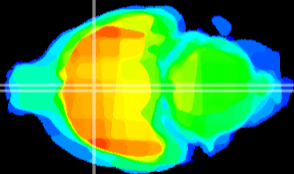

Coronal

Sagittal-R

Sagittal-L

ViBriSM: CX15083
Horizontal

MPA