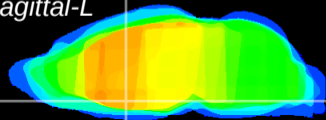

Coronal

Sagittal-R

Sagittal-L

ViBriSM: CX15083
Horizontal

MPA