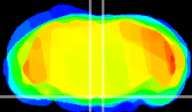

Coronal

Sagittal-R

Sagittal-L

ViBrism: CX15086
Horizontal

Pn