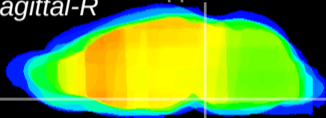

Coronal

Sagittal-R

Sagittal-L

ViBrism: CX15086
Horizontal

Pn