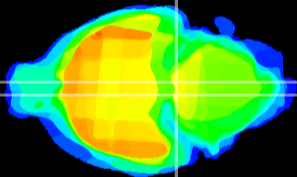

Coronal

Sagittal-R

Sagittal-L

ViBrism: CX15086
Horizontal

Pn