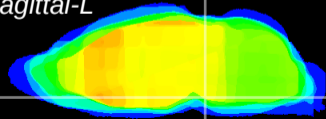

Coronal

Sagittal-R

Sagittal-L

ViBrism: CX15086
Horizontal

Pn