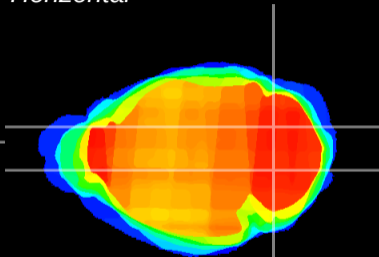

Coronal

Sagittal-R

Sagittal-L

ViBrism: CX15090
Horizontal

Cb nucleus