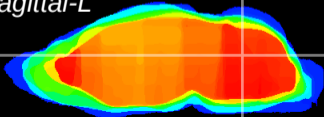

Coronal

Sagittal-R

Sagittal-L

ViBrism: CX15090
Horizontal

Cb nucleus