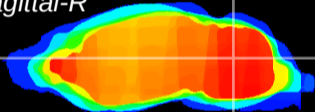

Coronal

Sagittal-R

Sagittal-L

ViBrism: CX15090
Horizontal

Cb nucleus