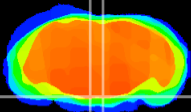

Coronal

Sagittal-R

Sagittal-L

ViBrism: CX15090
Horizontal

Pn