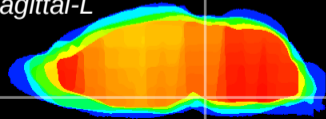

Coronal

Sagittal-R

Sagittal-L

ViBrism: CX15090
Horizontal

Pn