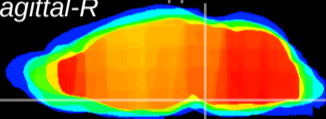

Coronal

Sagittal-R

Sagittal-L

ViBrism: CX15090
Horizontal

Pn