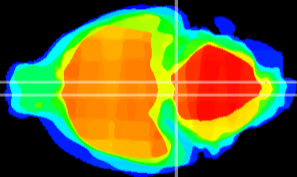

Coronal

Sagittal-R

Sagittal-L

ViBrism: CX15090
Horizontal

Pn