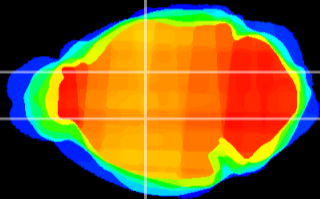

Coronal

Sagittal-R

Sagittal-L

ViBrisM: CX15090
Horizontal

VA/VL