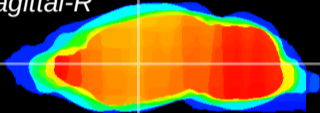

Coronal

Sagittal-R

Sagittal-L

ViBrisM: CX15090
Horizontal

VA/VL