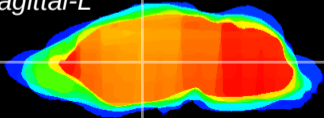

Coronal

Sagittal-R

Sagittal-L

ViBrisM: CX15090
Horizontal

VA/VL