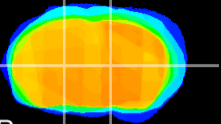

Coronal

Sagittal-R

Sagittal-L

ViBrisM: CX15090
Horizontal

VA/VL