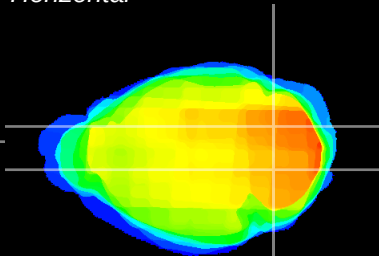

Coronal

Sagittal-R

Sagittal-L

ViBrism: CX15096
Horizontal

Cb nucleus