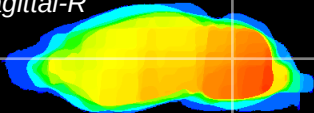

Coronal

Sagittal-R

Sagittal-L

ViBrism: CX15096
Horizontal

Cb nucleus