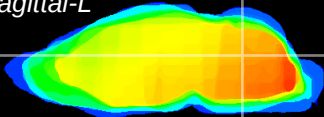

Coronal

Sagittal-R

Sagittal-L

ViBrism: CX15096
Horizontal

Cb nucleus