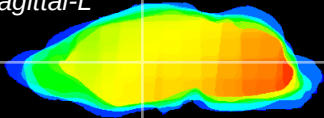

Coronal

Sagittal-R

Sagittal-L

ViBriSM: CX15096
Horizontal

VA/VL