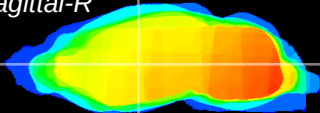

Coronal

Sagittal-R

Sagittal-L

ViBriSM: CX15096
Horizontal

VA/VL