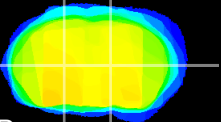

Coronal

Sagittal-R

Sagittal-L

ViBriSM: CX15096
Horizontal

VA/VL