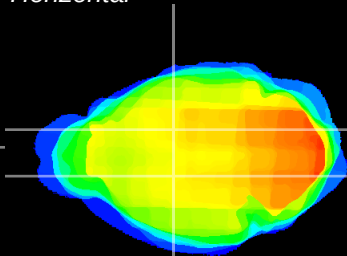

Coronal

Sagittal-R

Sagittal-L

ViBriSM: CX15096
Horizontal

VA/VL