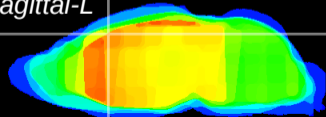

Coronal

Sagittal-R

Sagittal-L

ViBrism: CX15098
Horizontal

Cx motor