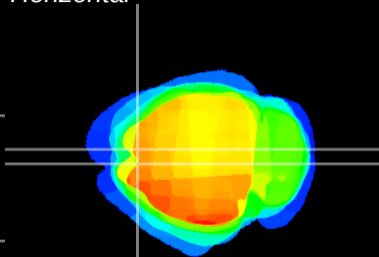

Coronal

Sagittal-R

Sagittal-L

ViBrism: CX15098
Horizontal

Cx motor