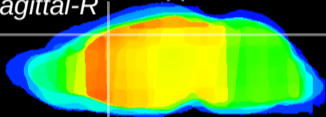

Coronal

Sagittal-R

Sagittal-L

ViBrism: CX15098
Horizontal

Cx motor