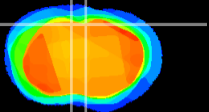

Coronal

Sagittal-R

Sagittal-L

ViBrism: CX15098
Horizontal

Cx motor