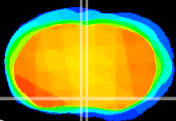

Coronal

Sagittal-R

Sagittal-L

ViBrism: CX15099
Horizontal

MPA