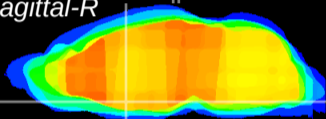

Coronal

Sagittal-R

Sagittal-L

ViBrism: CX15099
Horizontal

MPA