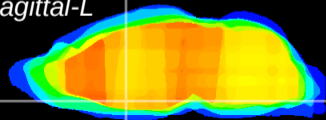

Coronal

Sagittal-R

Sagittal-L

ViBrism: CX15099
Horizontal

MPA