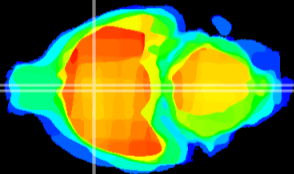

Coronal

Sagittal-R

Sagittal-L

ViBrism: CX15099
Horizontal

MPA