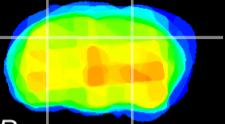

Coronal

Sagittal-R

Sagittal-L

ViBrism: CX15100
Horizontal

CA2/CA3