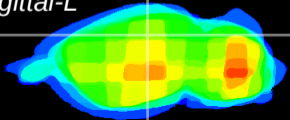

Coronal

Sagittal-R

Sagittal-L

ViBrism: CX15100
Horizontal

CA2/CA3