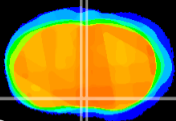

Coronal

Sagittal-R

Sagittal-L

ViBrism: CX15101
Horizontal

MPA