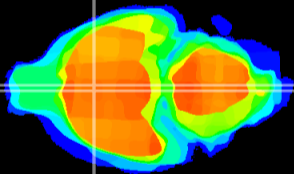

Coronal

Sagittal-R

Sagittal-L

ViBrism: CX15101
Horizontal

MPA