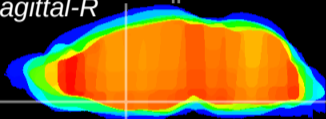

Coronal

Sagittal-R

Sagittal-L

ViBrism: CX15101
Horizontal

MPA