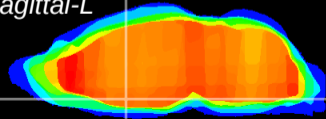

Coronal

Sagittal-R

Sagittal-L

ViBrism: CX15101
Horizontal

MPA