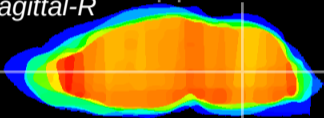

Coronal

Sagittal-R

Sagittal-L

ViBrism: CX15101
Horizontal

MVe