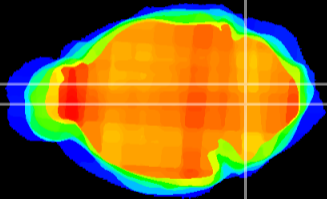

Coronal

Sagittal-R

Sagittal-L

ViBrism: CX15101
Horizontal

MVe