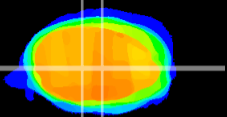

Coronal

Sagittal-R

Sagittal-L

ViBrism: CX15101
Horizontal

MVe