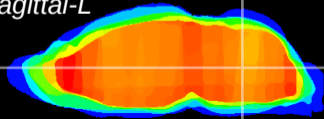

Coronal

Sagittal-R

Sagittal-L

ViBrism: CX15101
Horizontal

MVe