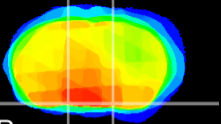

Coronal

Sagittal-R

Sagittal-L

ViBrism: CX15103
Horizontal

S0