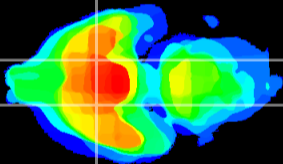

Coronal

Sagittal-R

Sagittal-L

ViBrism: CX15103
Horizontal

S0