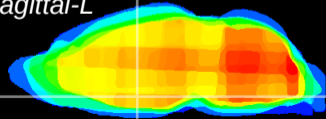

Coronal

Sagittal-R

Sagittal-L

ViBriSm: CX15108
Horizontal

SPa dorsal