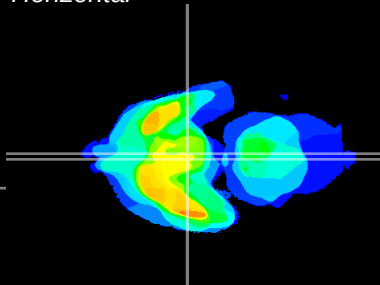

Coronal

Sagittal-R

Sagittal-L

ViBrism: CX15111
Horizontal

Arc