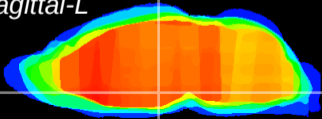

Coronal

Sagittal-R

Sagittal-L

ViBrism: CX15112
Horizontal

DM