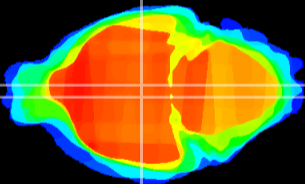

Coronal

Sagittal-R

Sagittal-L

ViBrism: CX15112
Horizontal

DM