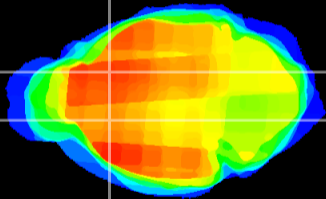

Coronal

Sagittal-R

Sagittal-L

ViBrism: CX15115
Horizontal

CPU medial