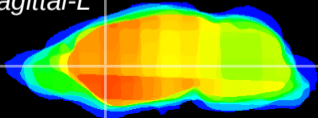

Coronal

Sagittal-R

Sagittal-L

ViBrism: CX15115
Horizontal

CPU medial