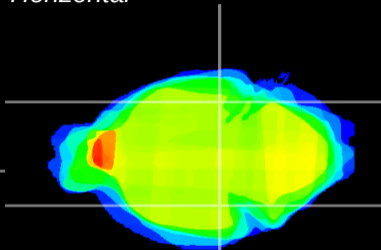

Coronal

Sagittal-R

Sagittal-L

ViBrism: CX15117
Horizontal

ventral S