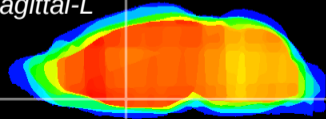

Coronal

Sagittal-R

Sagittal-L

ViBrism: CX15118
Horizontal

MPA