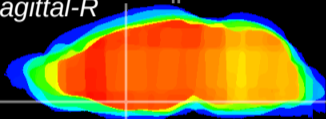

Coronal

Sagittal-R

Sagittal-L

ViBrism: CX15118
Horizontal

MPA