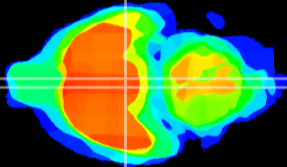

Coronal

Sagittal-R

Sagittal-L

ViBrism: CX15118
Horizontal

VMH