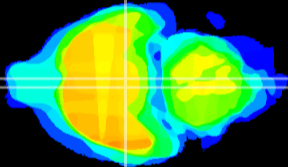

Coronal

Sagittal-R

Sagittal-L

ViBrism: CX15120
Horizontal

VMH