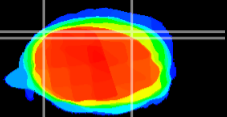

Coronal

Sagittal-R

Sagittal-L

ViBrism: CX15121
Horizontal

Cb lobe