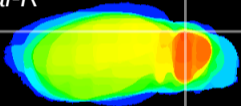

Coronal

Sagittal-R

Sagittal-L

ViBrism: CX15121
Horizontal

Cb lobe