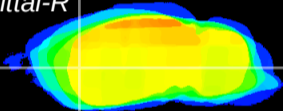

Coronal

Sagittal-R

Sagittal-L

ViBrism: CX15122
Horizontal

CPU lateral