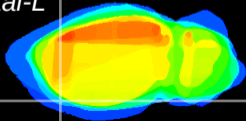

Coronal

Sagittal-R

Sagittal-L

ViBrism: CX15130
Horizontal

Pir