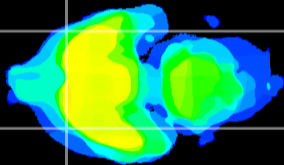

Coronal

Sagittal-R

Sagittal-L

ViBrism: CX15130
Horizontal

Pir