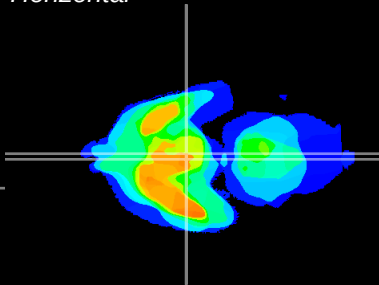

Coronal

Sagittal-R

Sagittal-L

ViBrism: CX15137
Horizontal

Arc