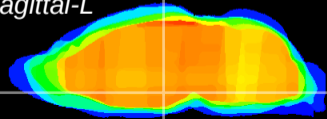

Coronal

Sagittal-R

Sagittal-L

ViBrism: CX15137
Horizontal

DM