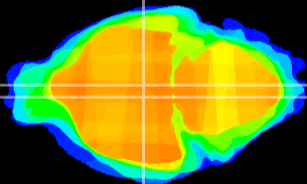

Coronal

Sagittal-R

Sagittal-L

ViBrism: CX15137
Horizontal

DM