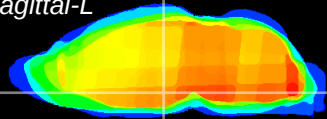

Coronal

Sagittal-R

Sagittal-L

ViBrism: CX15140
Horizontal

DM