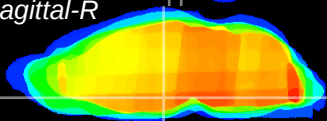

Coronal

Sagittal-R

Sagittal-L

ViBrism: CX15140
Horizontal

DM