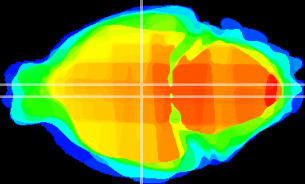

Coronal

Sagittal-R

Sagittal-L

ViBrism: CX15140
Horizontal

DM