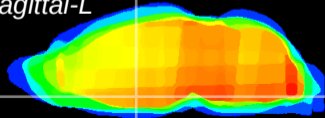

Coronal

Sagittal-R

Sagittal-L

ViBriSm: CX15140
Horizontal

SPa dorsal