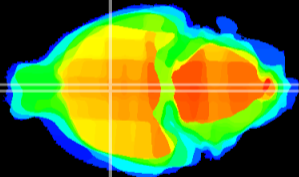

Coronal

Sagittal-R

Sagittal-L

ViBriSm: CX15140
Horizontal

SPa dorsal