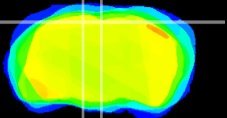

Coronal

Sagittal-R

Sagittal-L

ViBrism: CX15144
Horizontal

RS