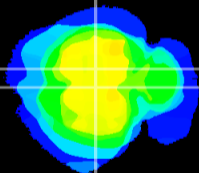

Coronal

Sagittal-R

Sagittal-L

ViBrism: CX15144
Horizontal

RS